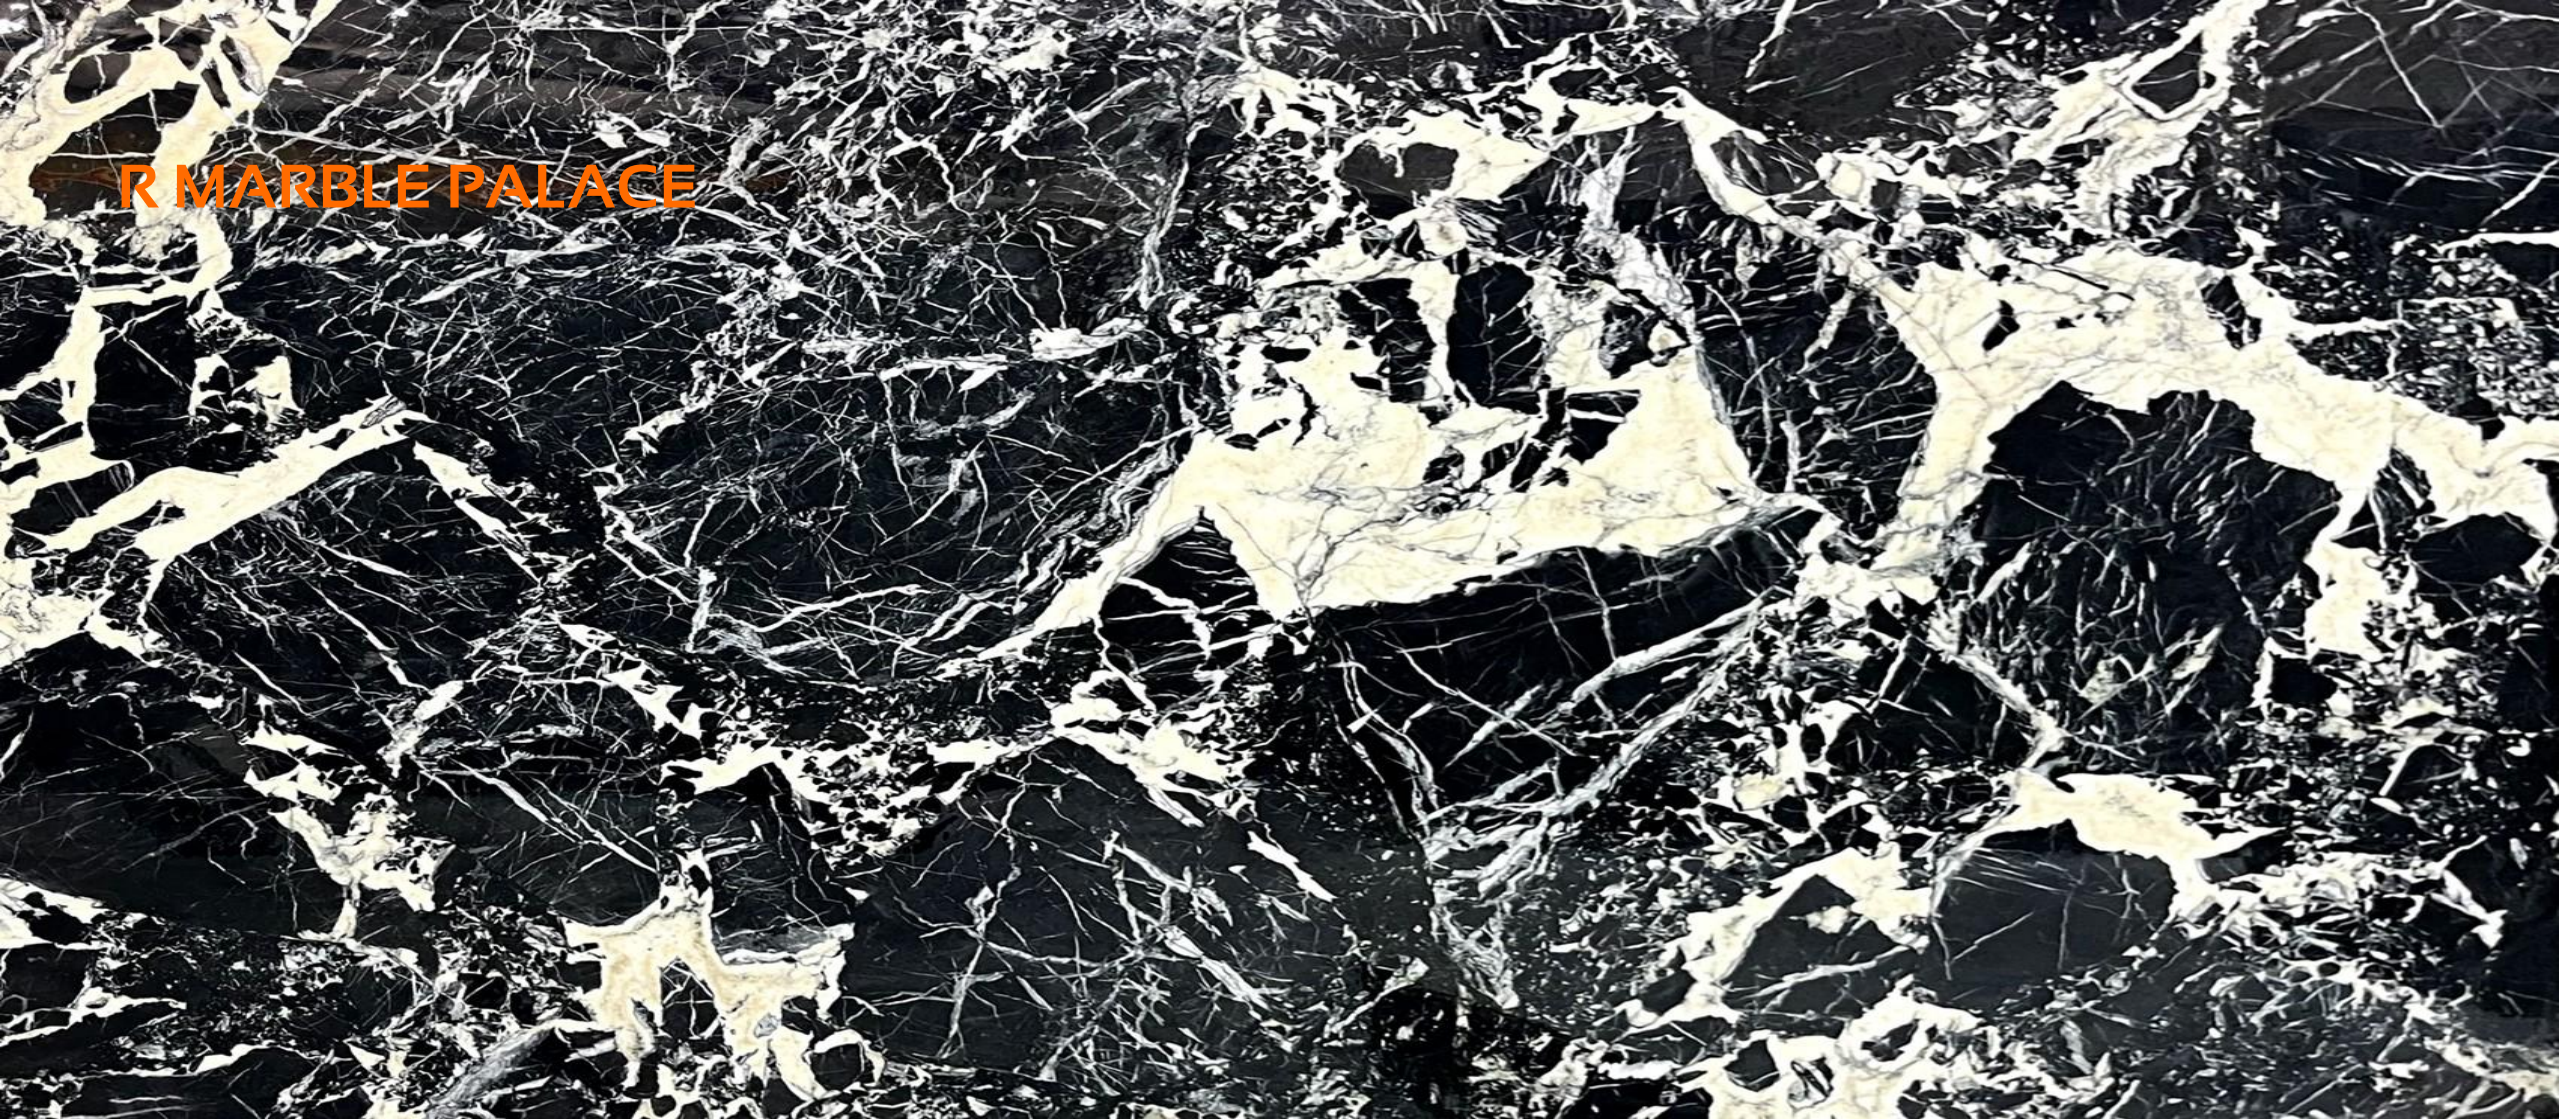

R MARBLE PALACE

THICKNESS :
16MM, 18MM & 20MM

R MARBLE PALACE
The Exclusive Luxury
WWW.RMARBLEPALACE.IN