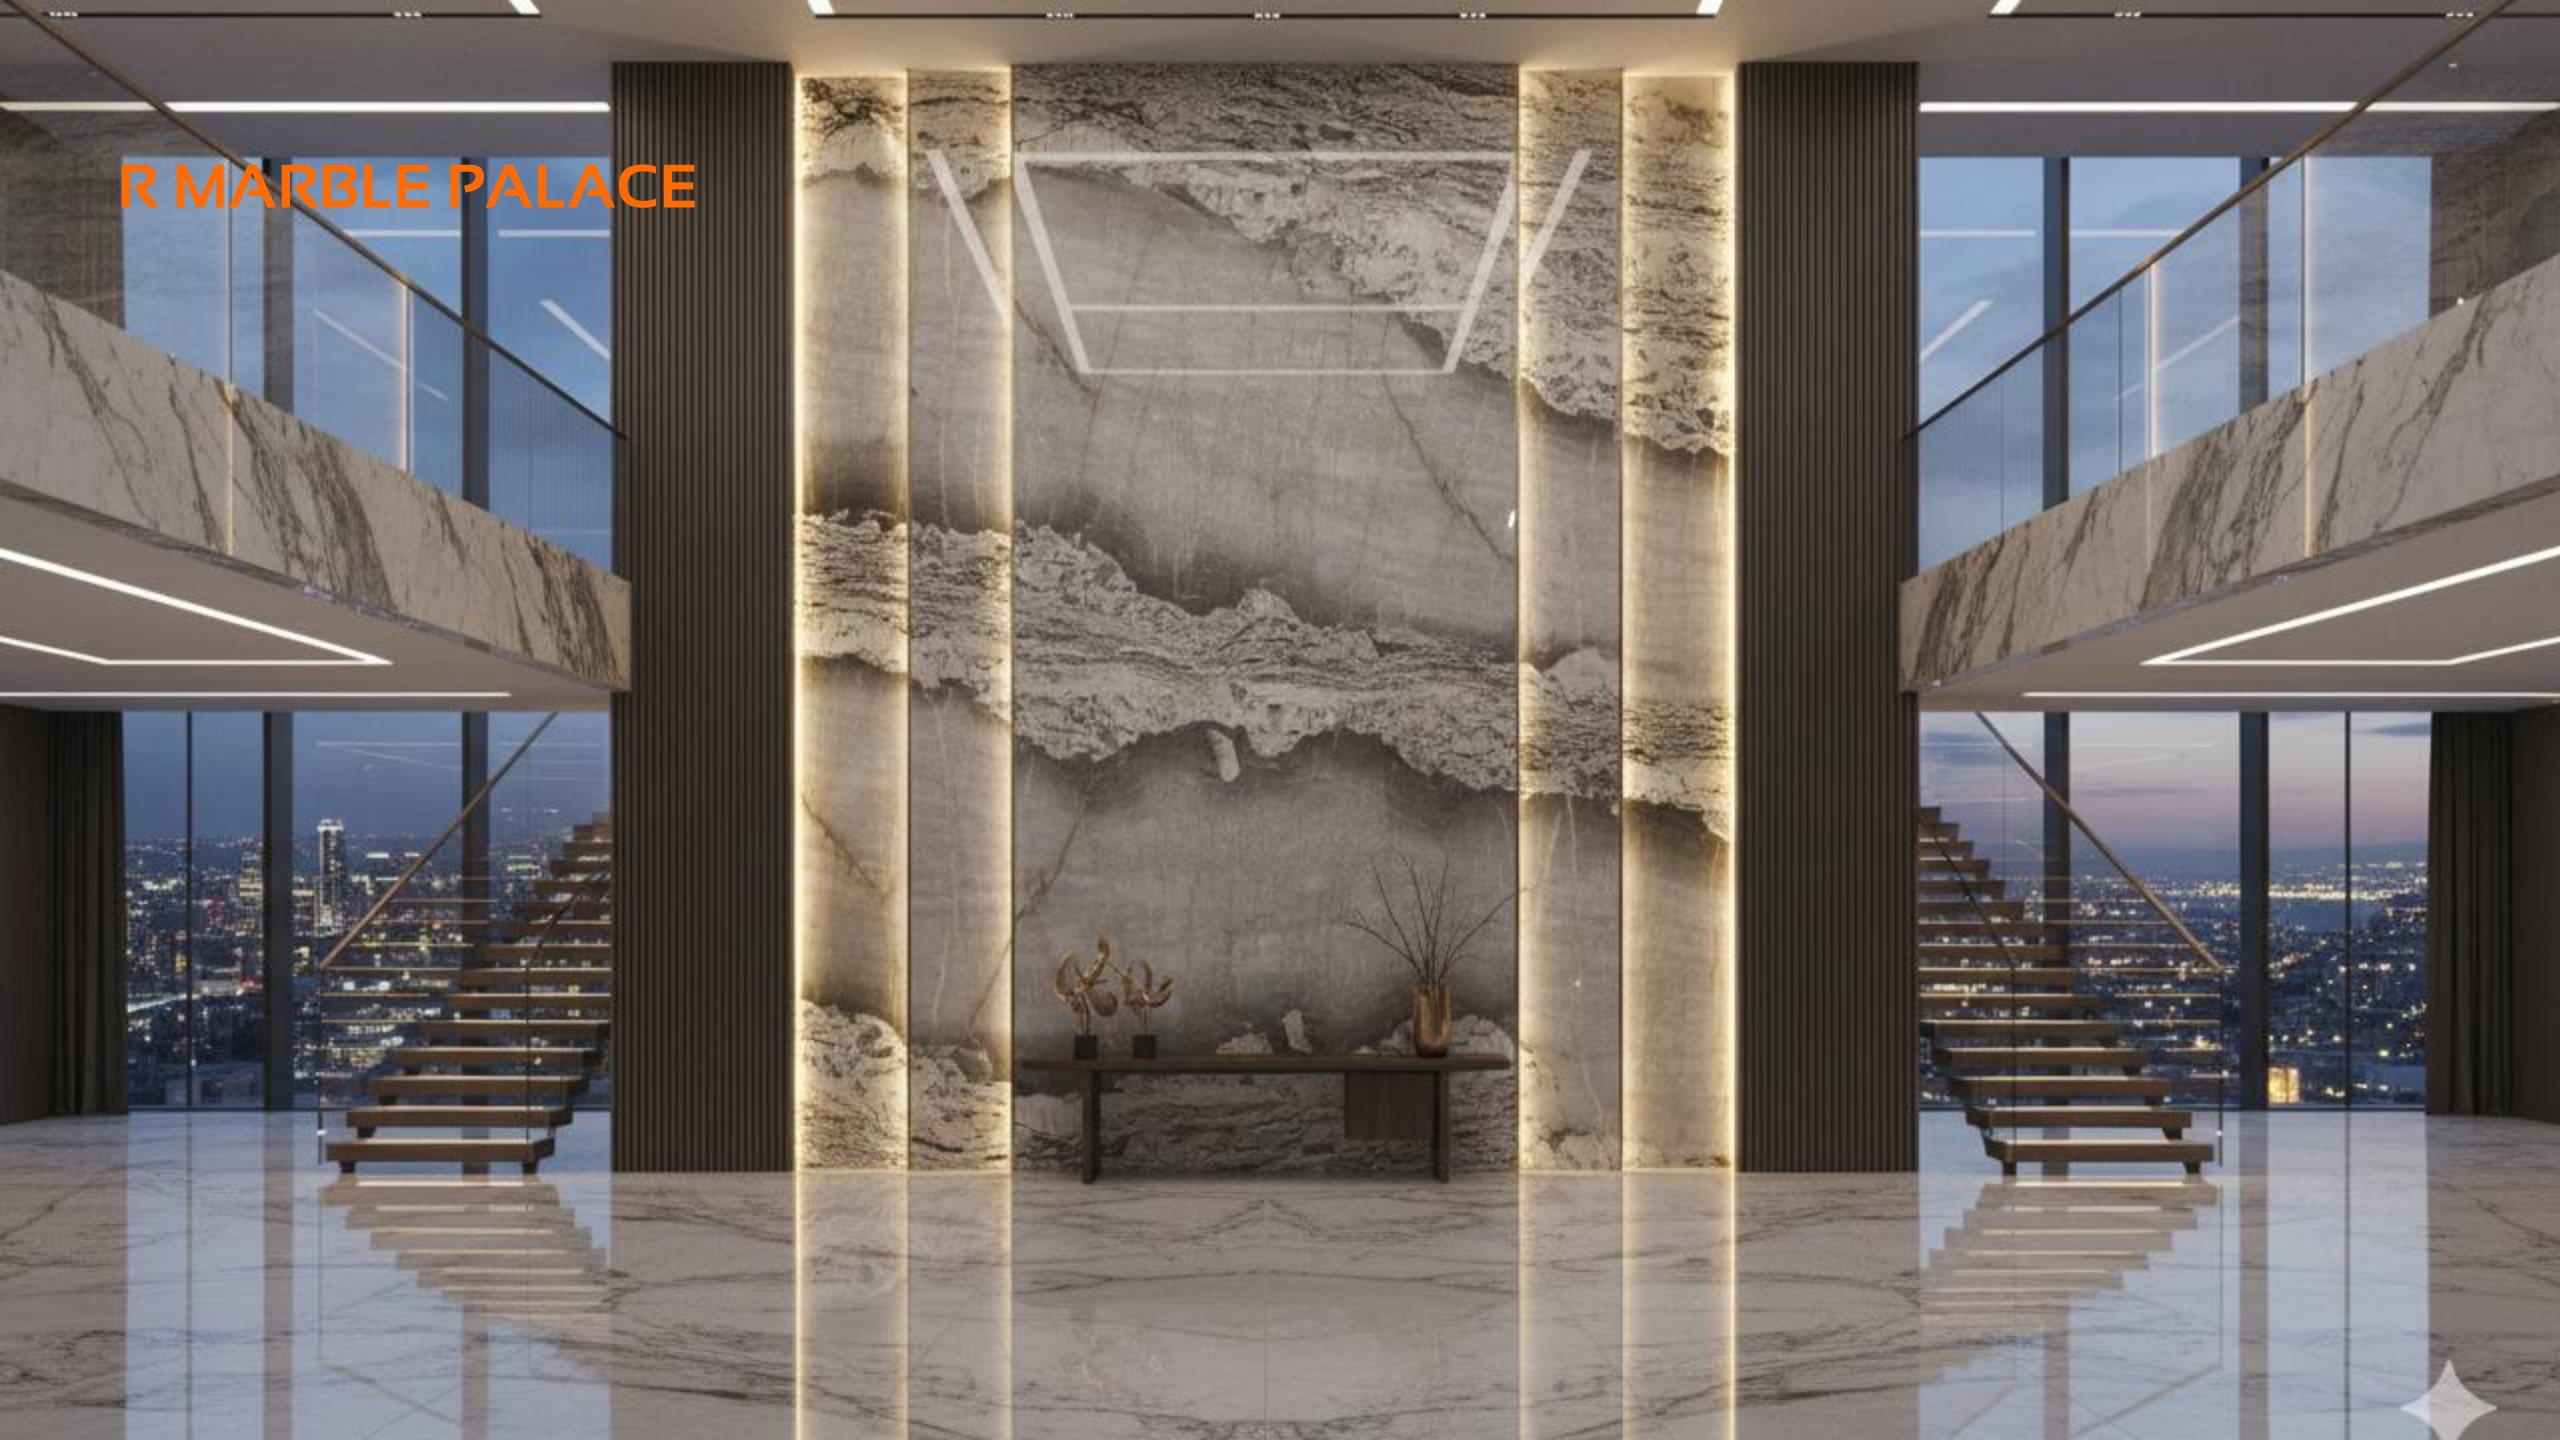

R MARBLE PALACE