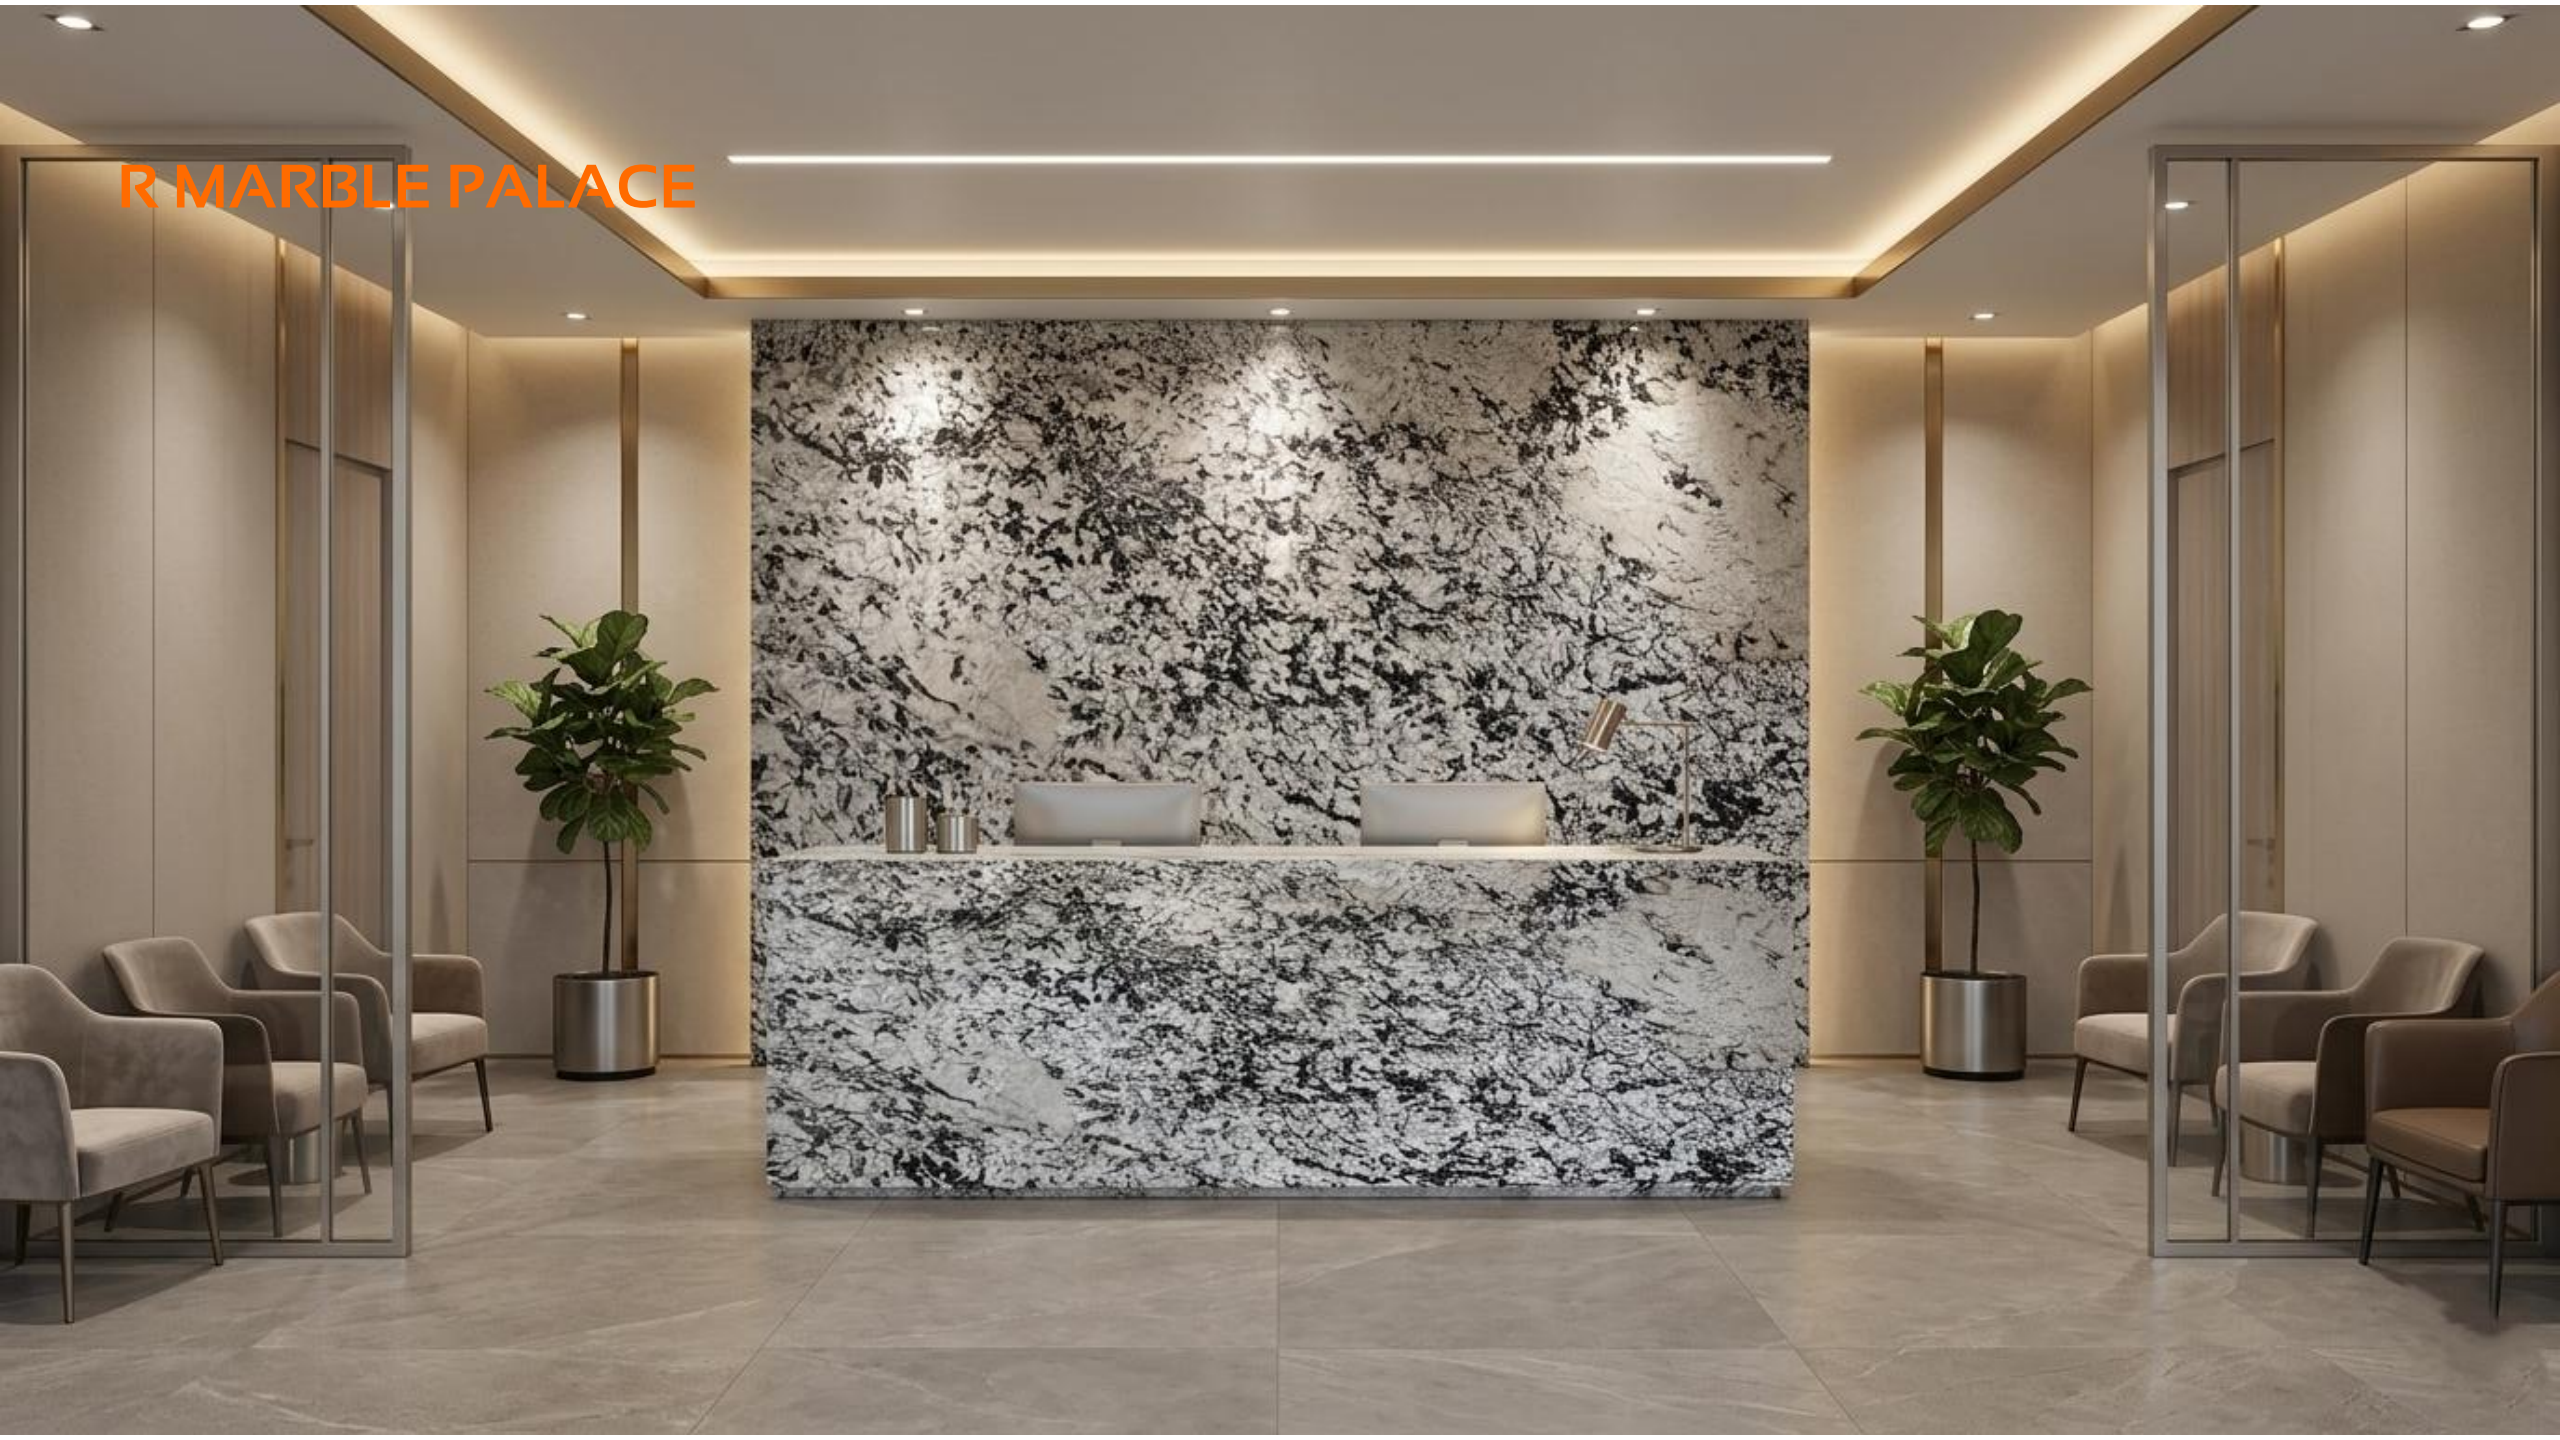

R MARBLE PALACE