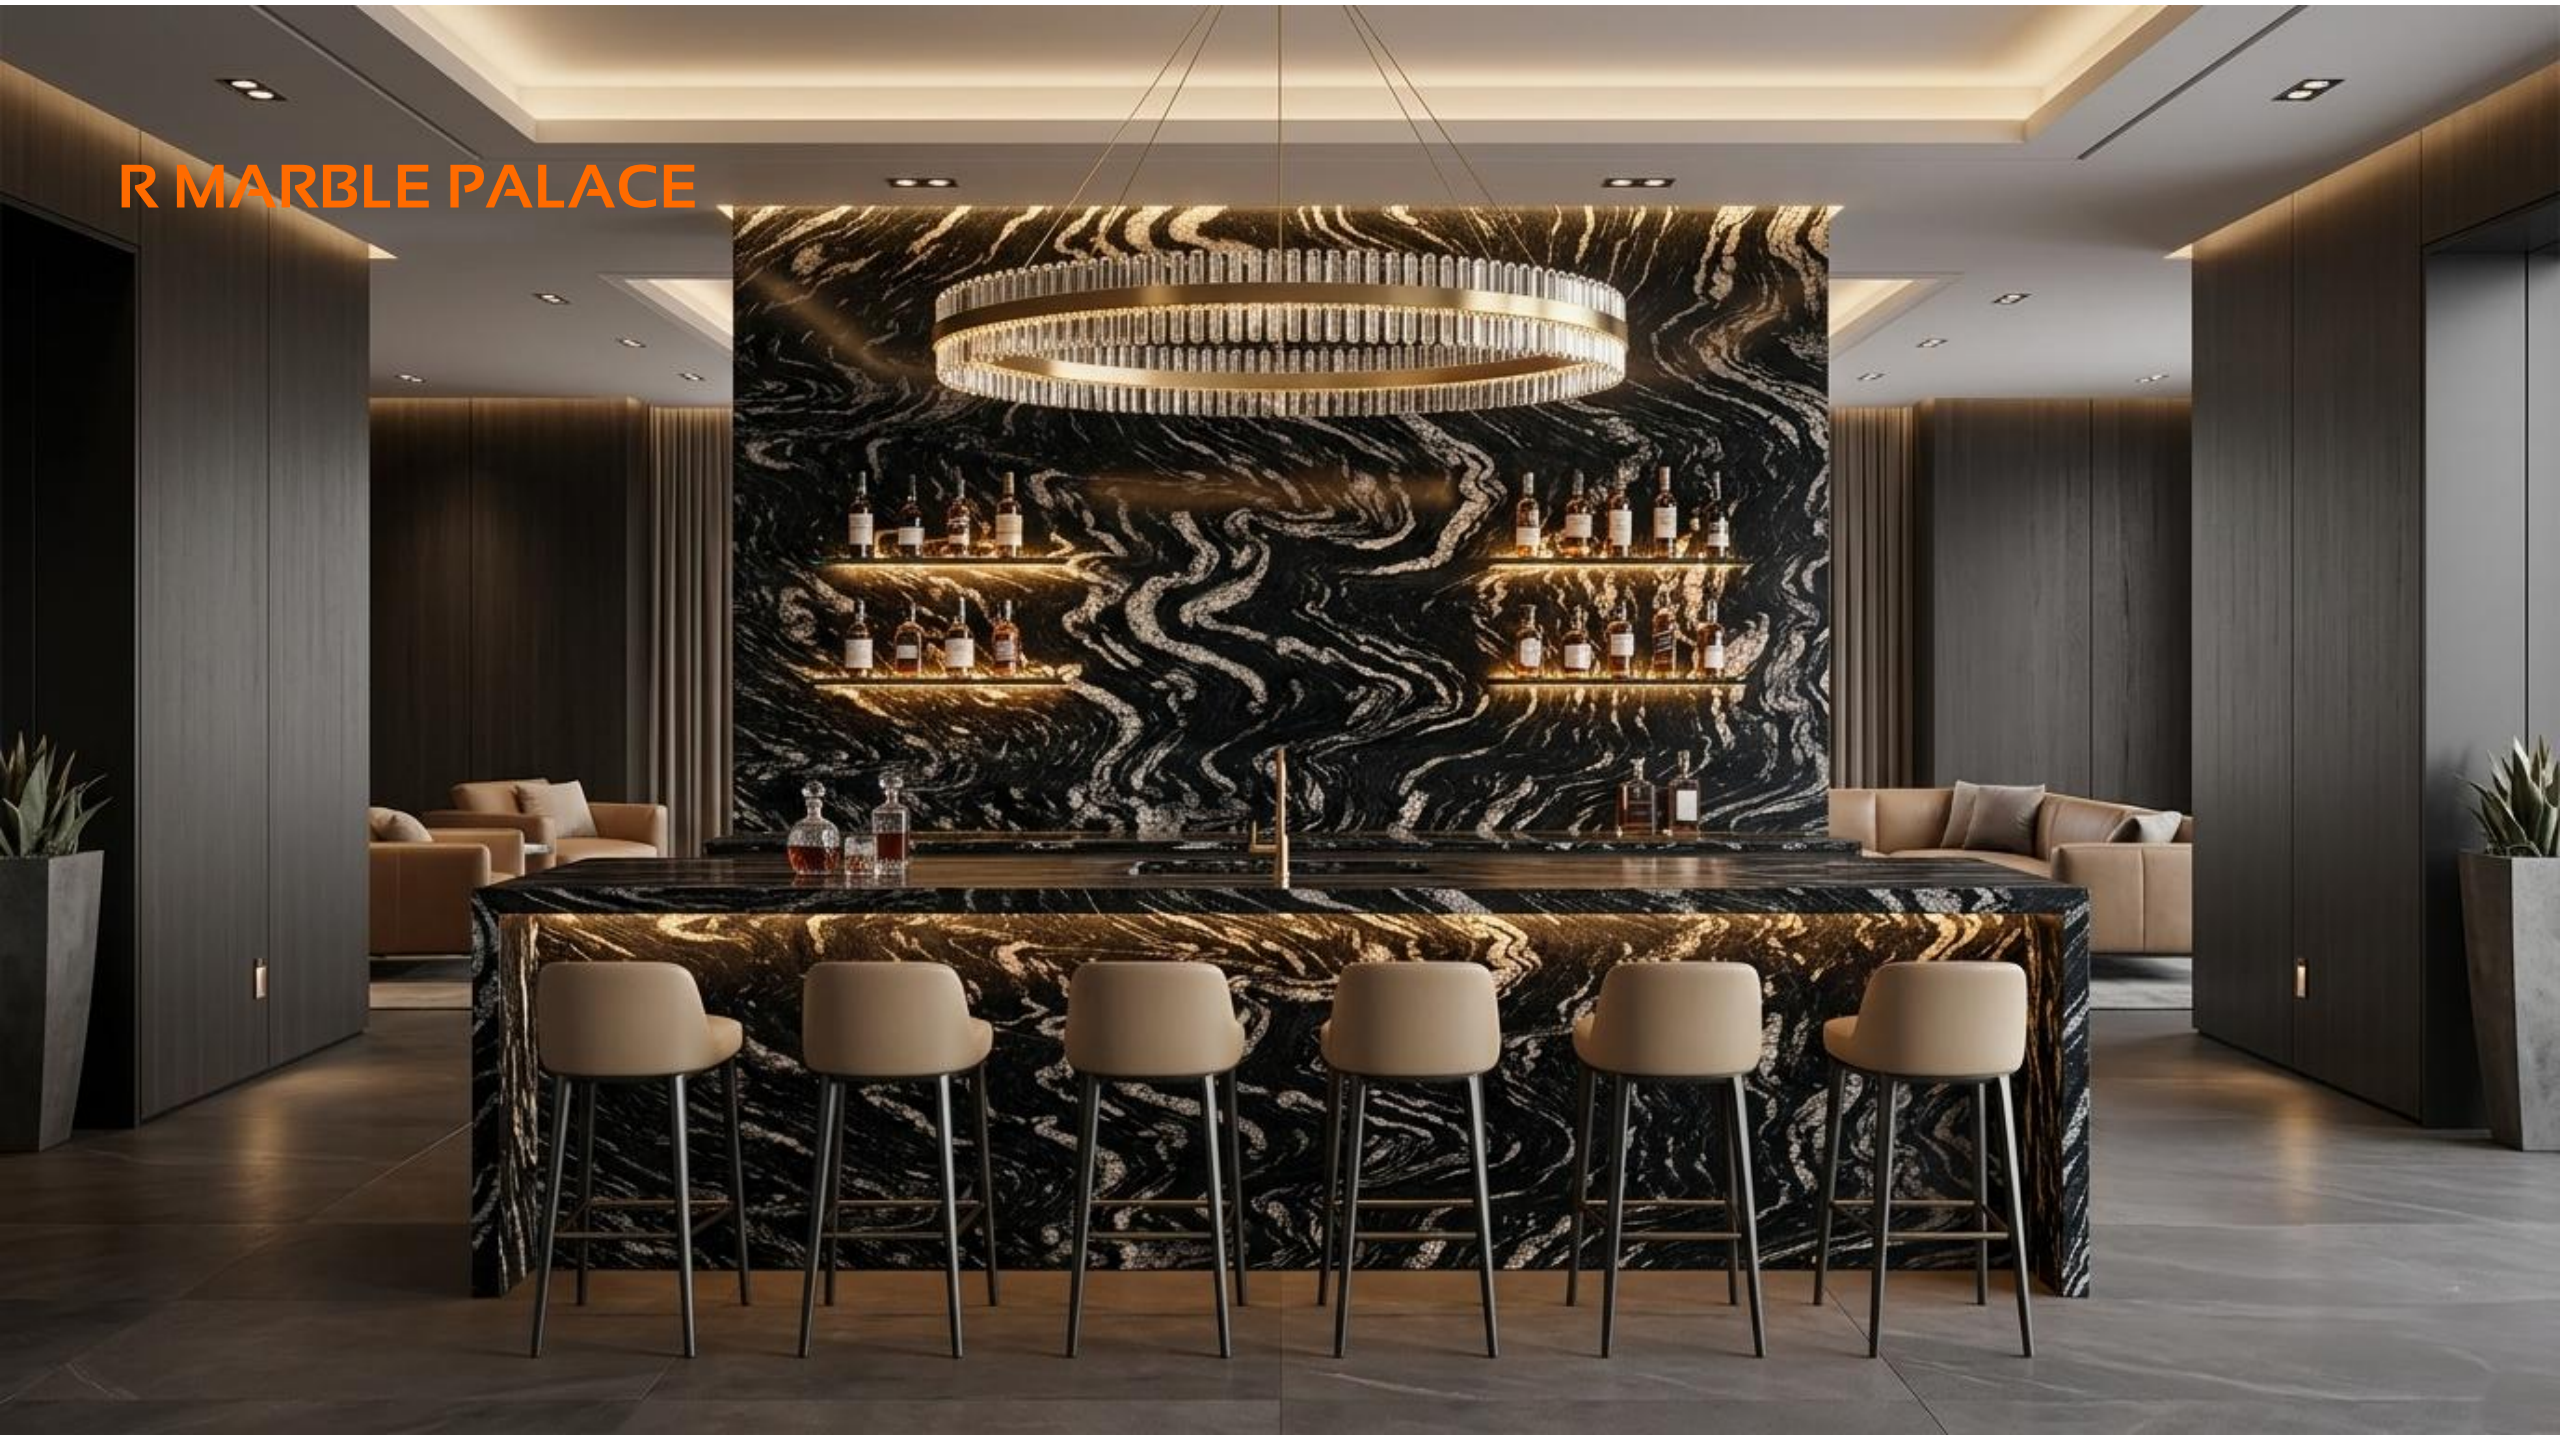

R MARBLE PALACE