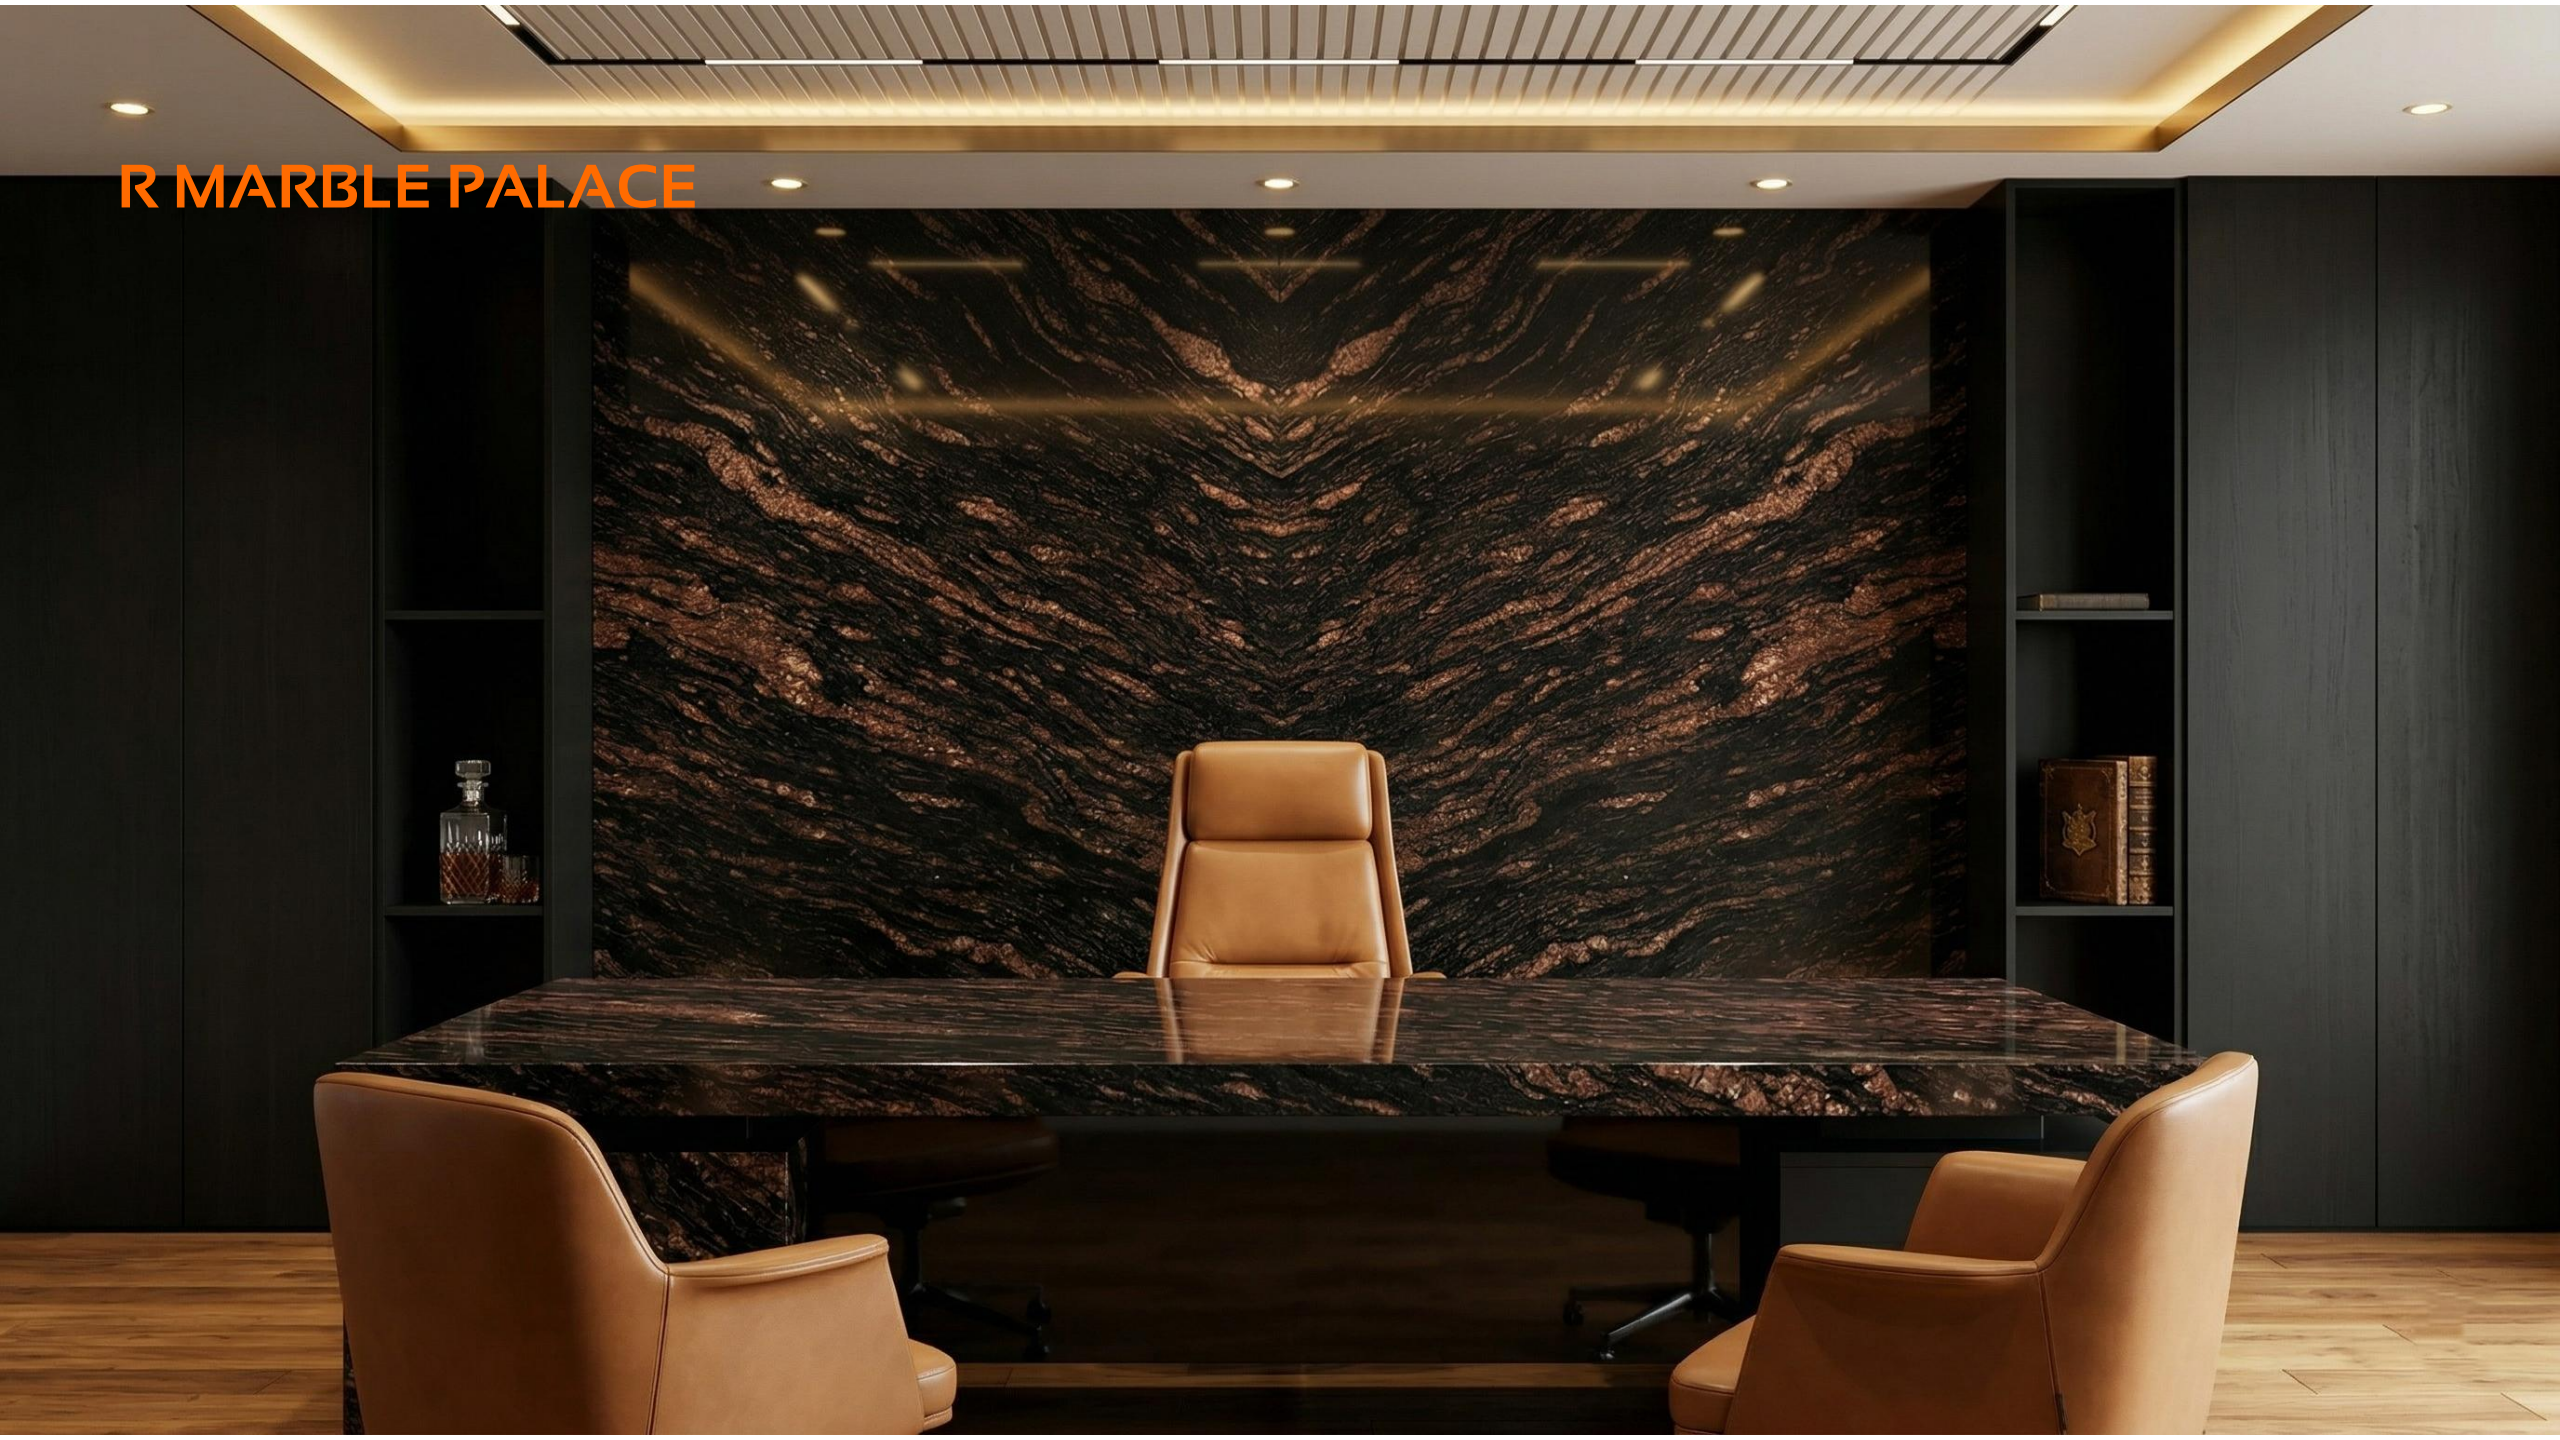

R MARBLE PALACE