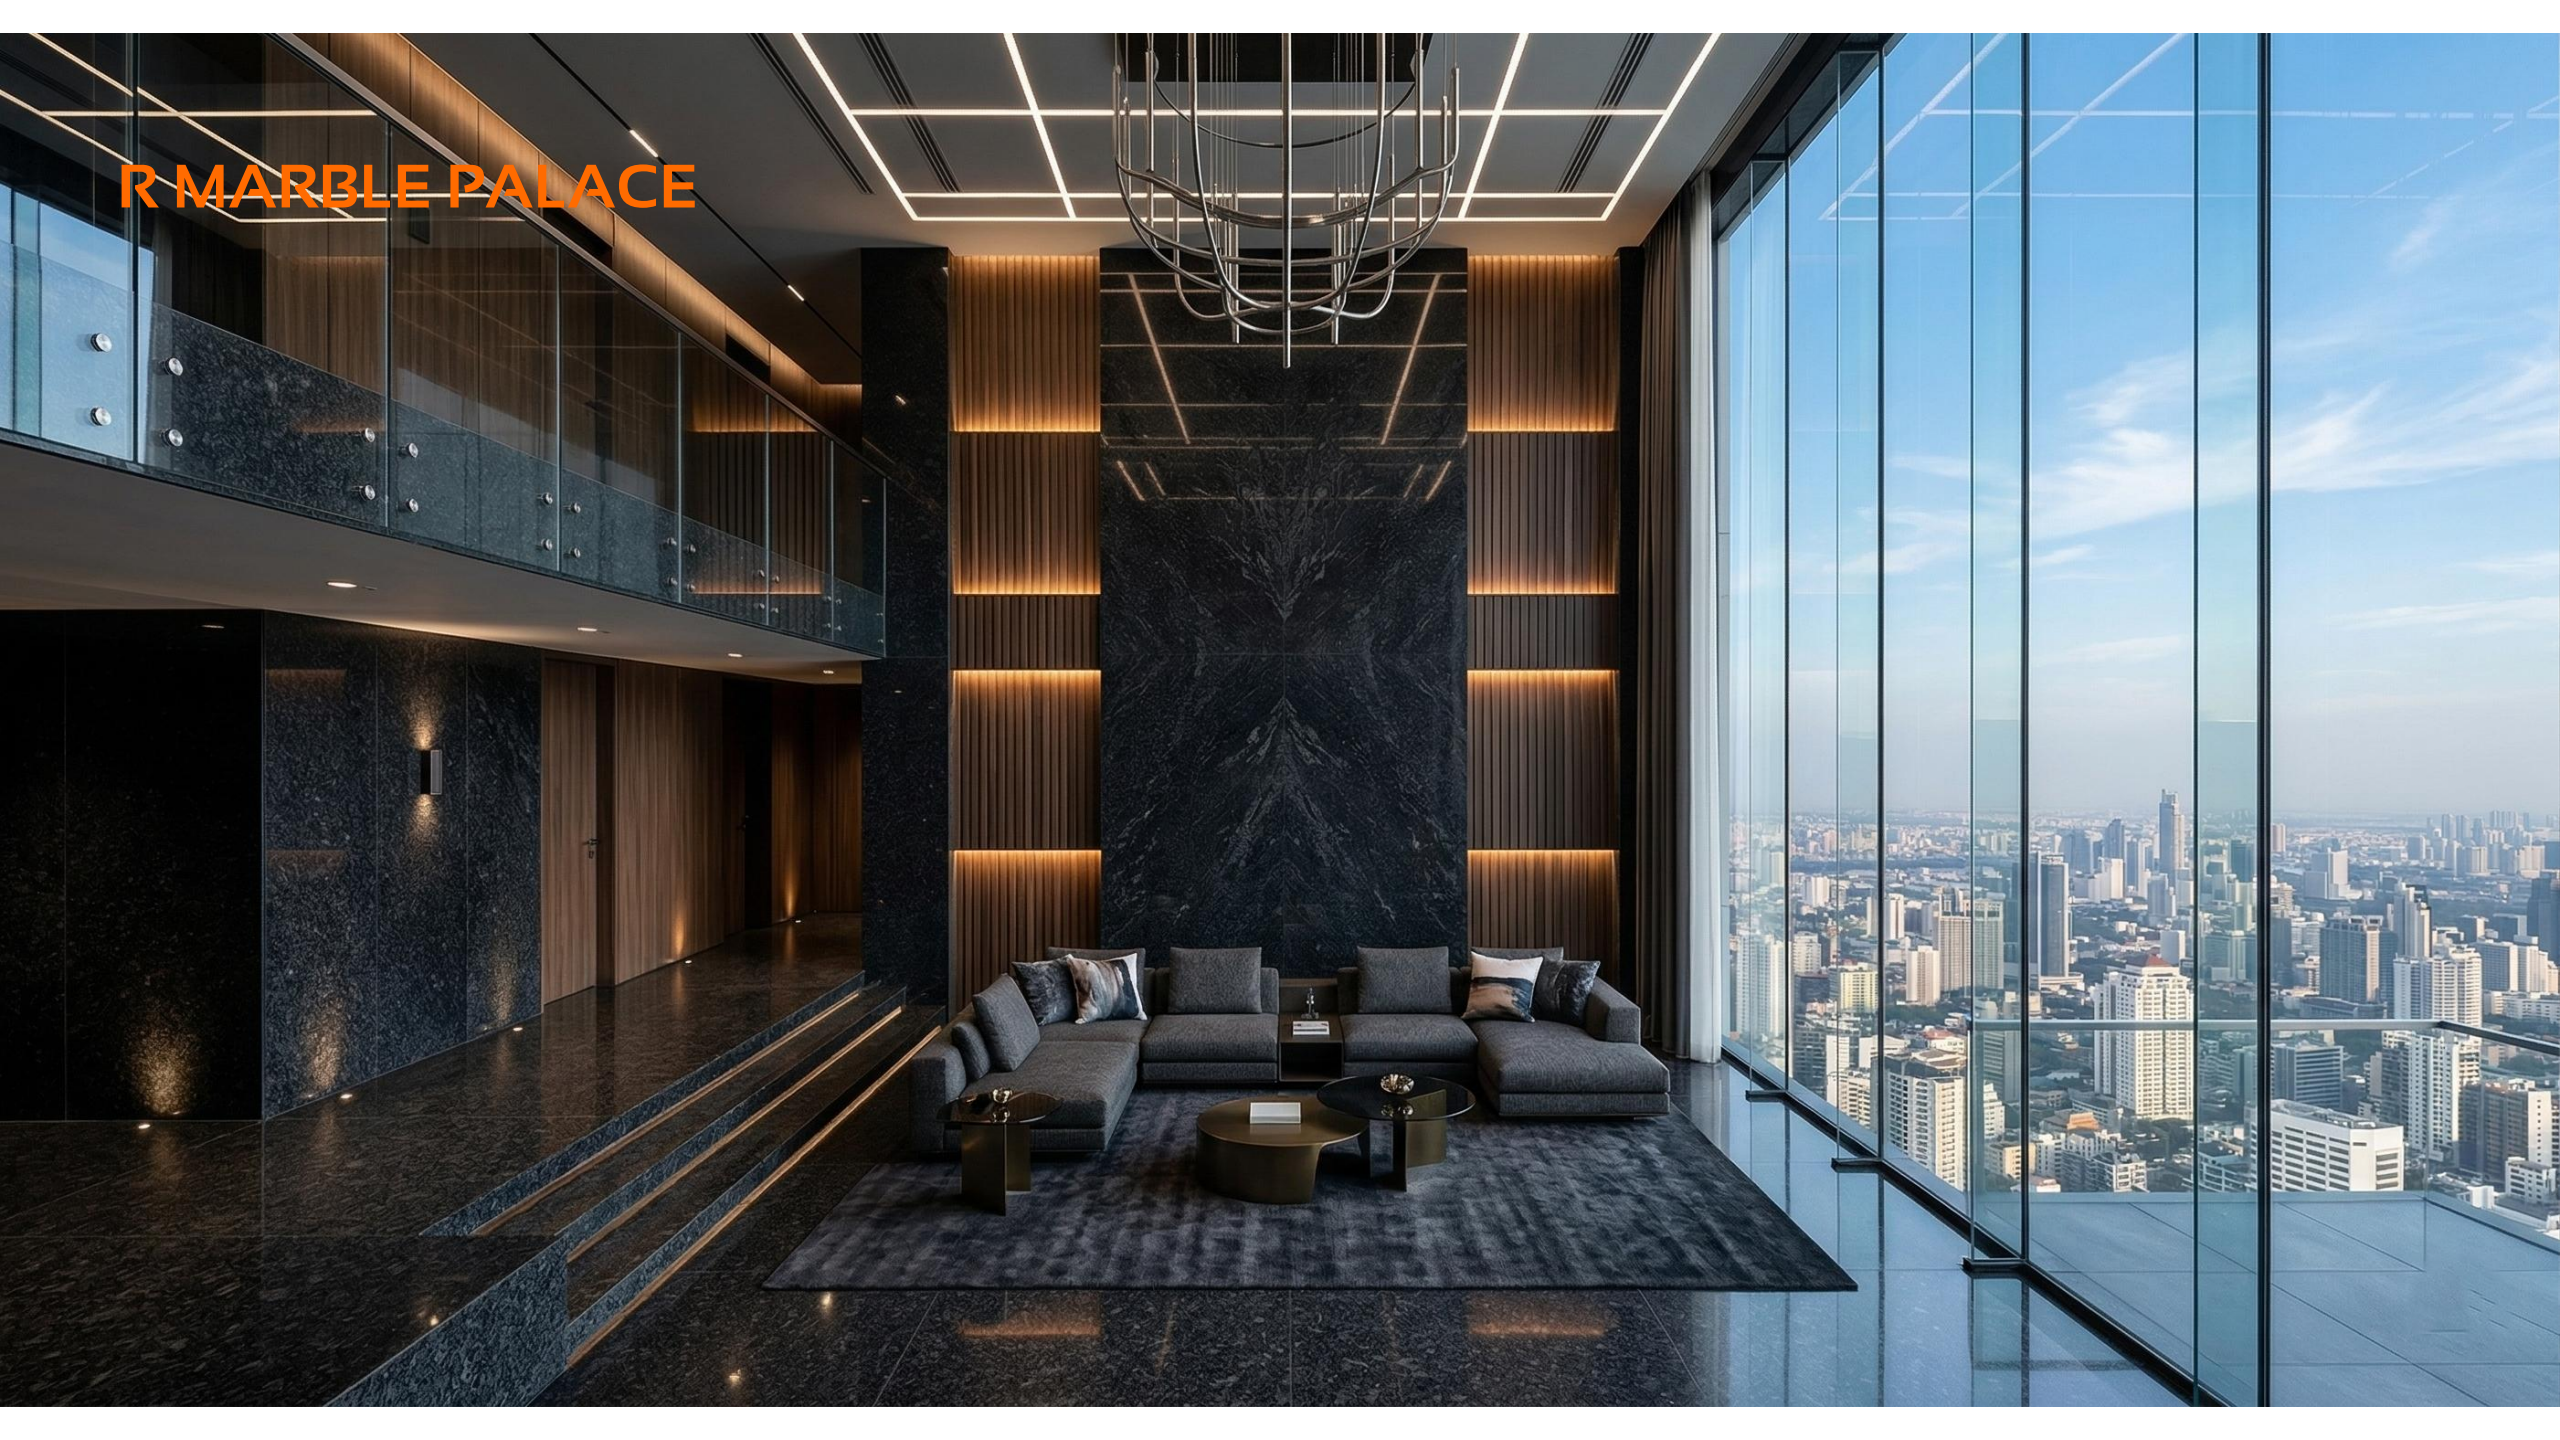

R MARBLE PALACE