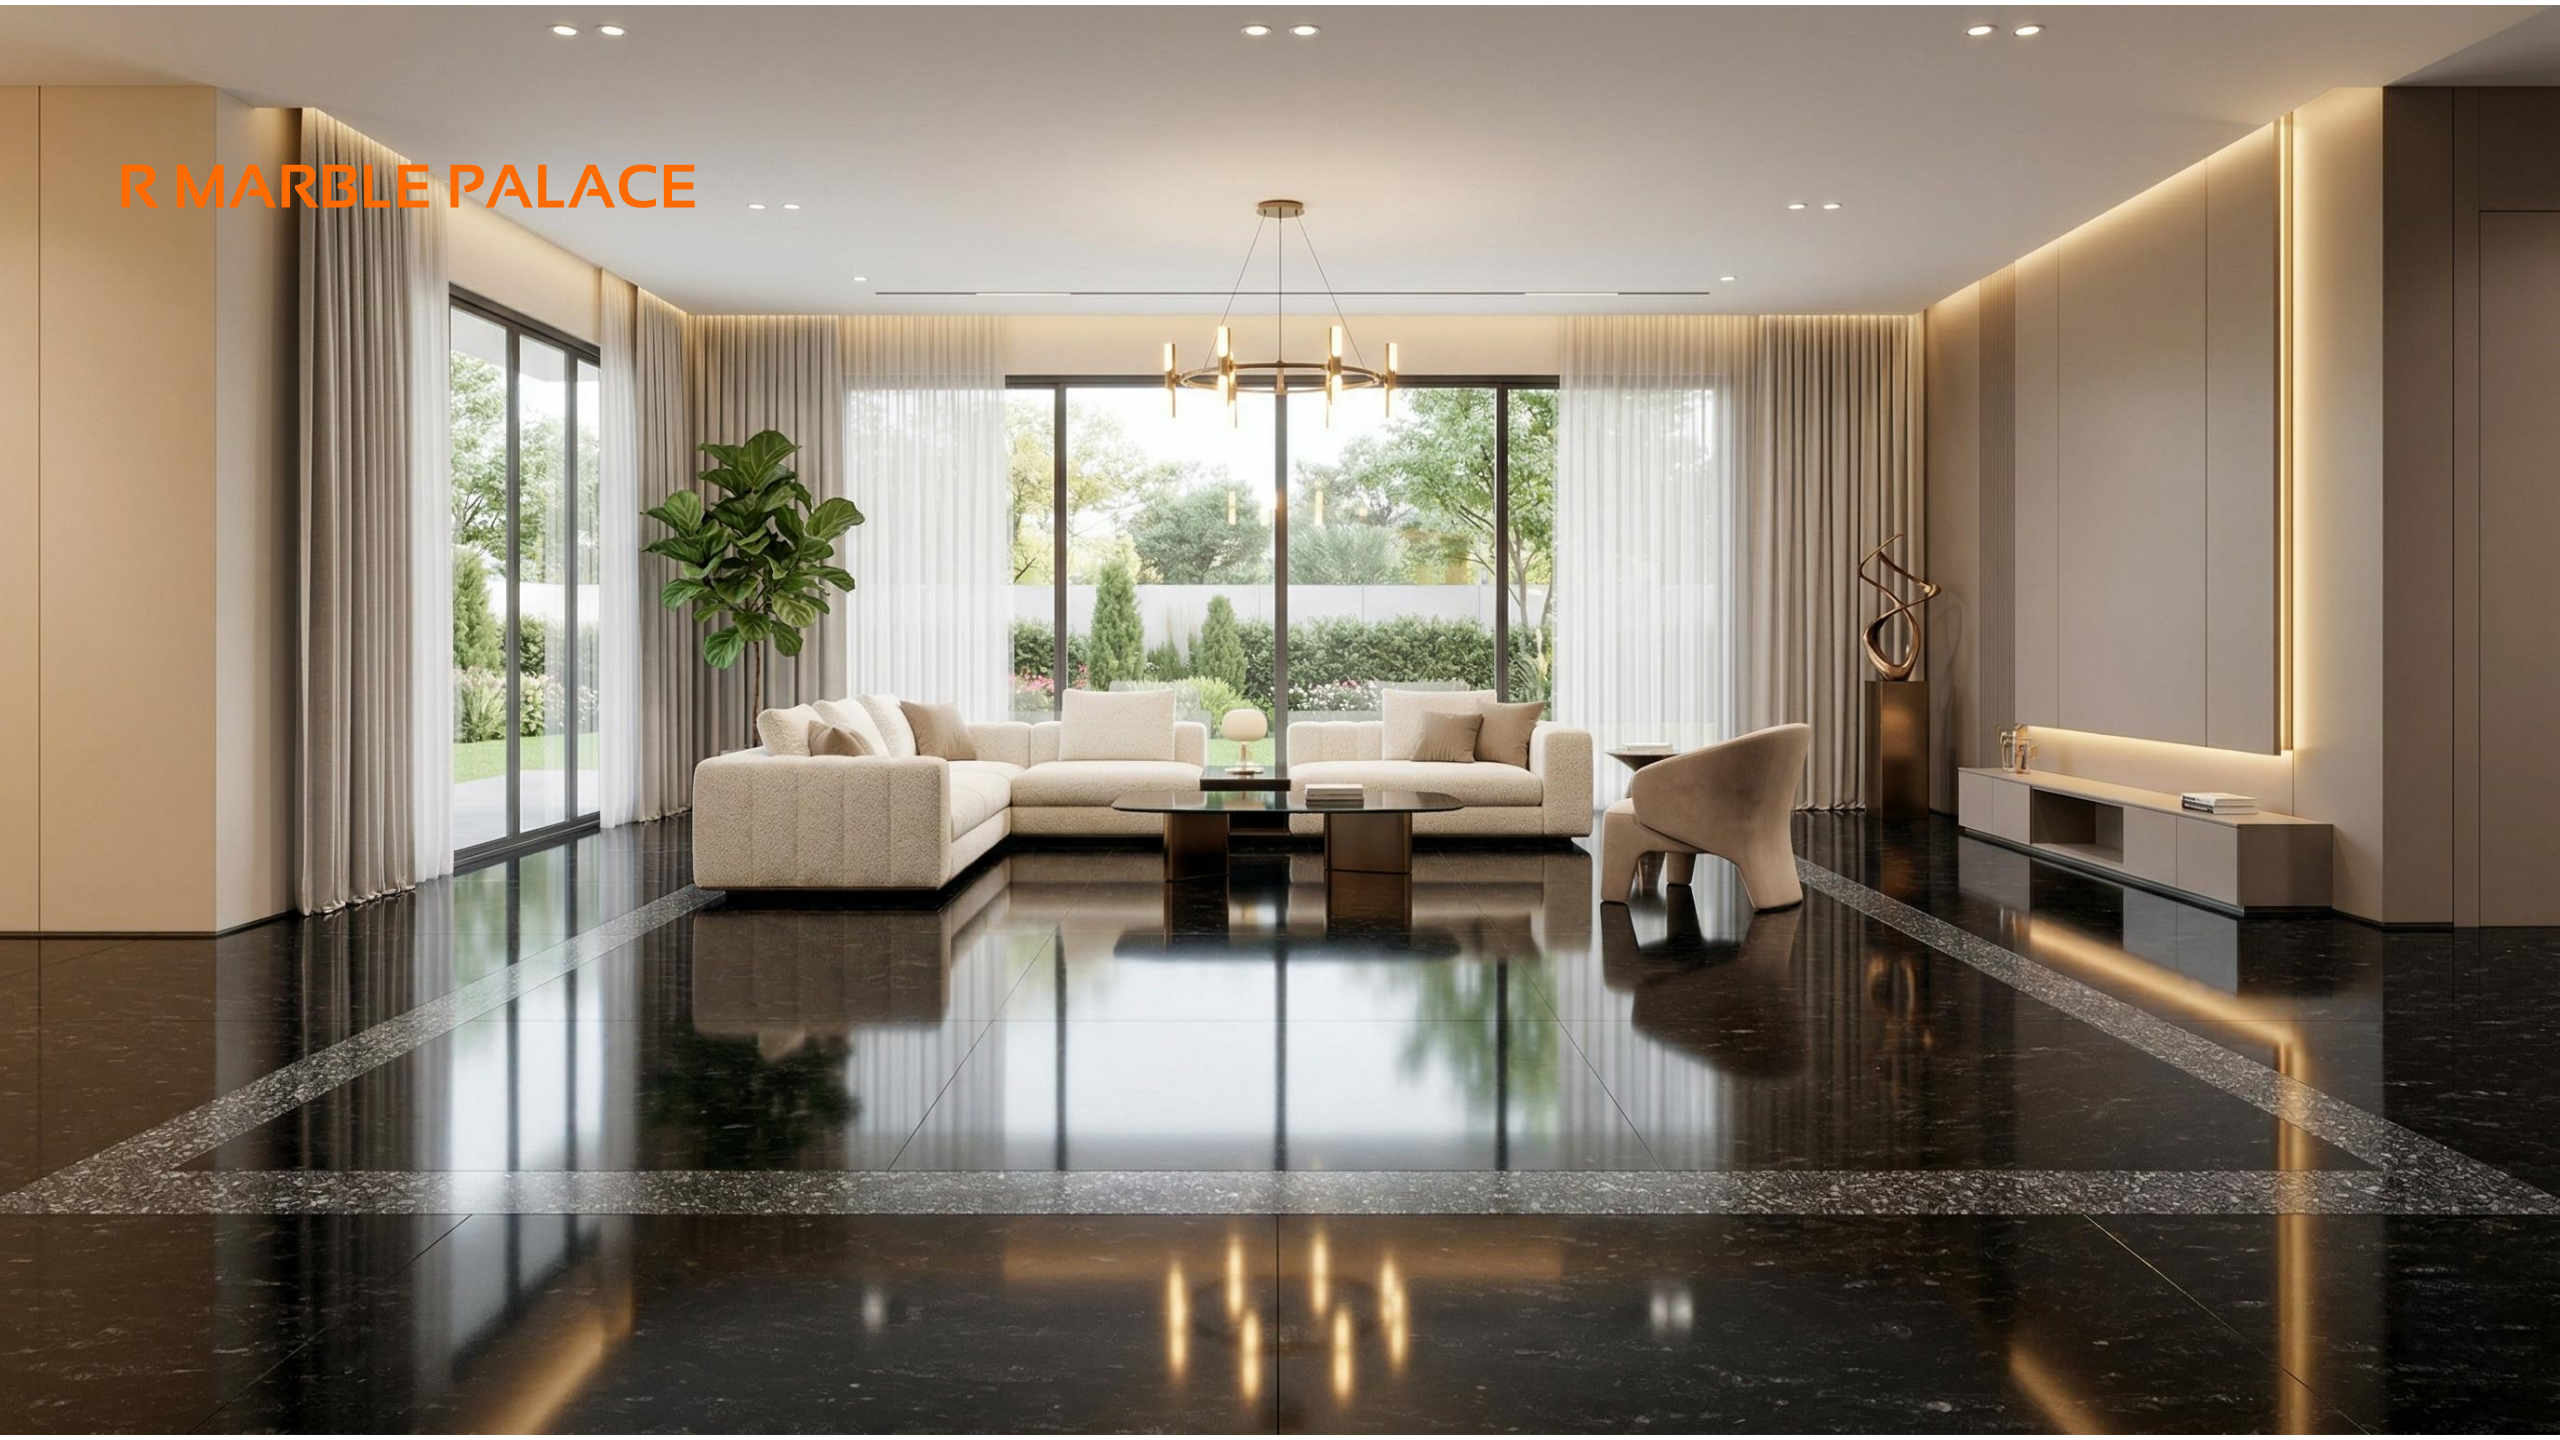

R MARBLE PALACE

BIJWAD BLACK

THICKNESS : 16MM, 18MM AND 20MM

R MARBLE PALACE

The Exclusive Luxury

WWW.RMARBLEPALACE.IN

R MARBLE PALACE

The background of the entire image is a high-resolution, close-up photograph of a marble surface. It features a complex, organic pattern of dark, almost black, veins and swirls that meander across a lighter, off-white or light beige base. The texture is highly detailed, showing the natural grain and veining of the stone.