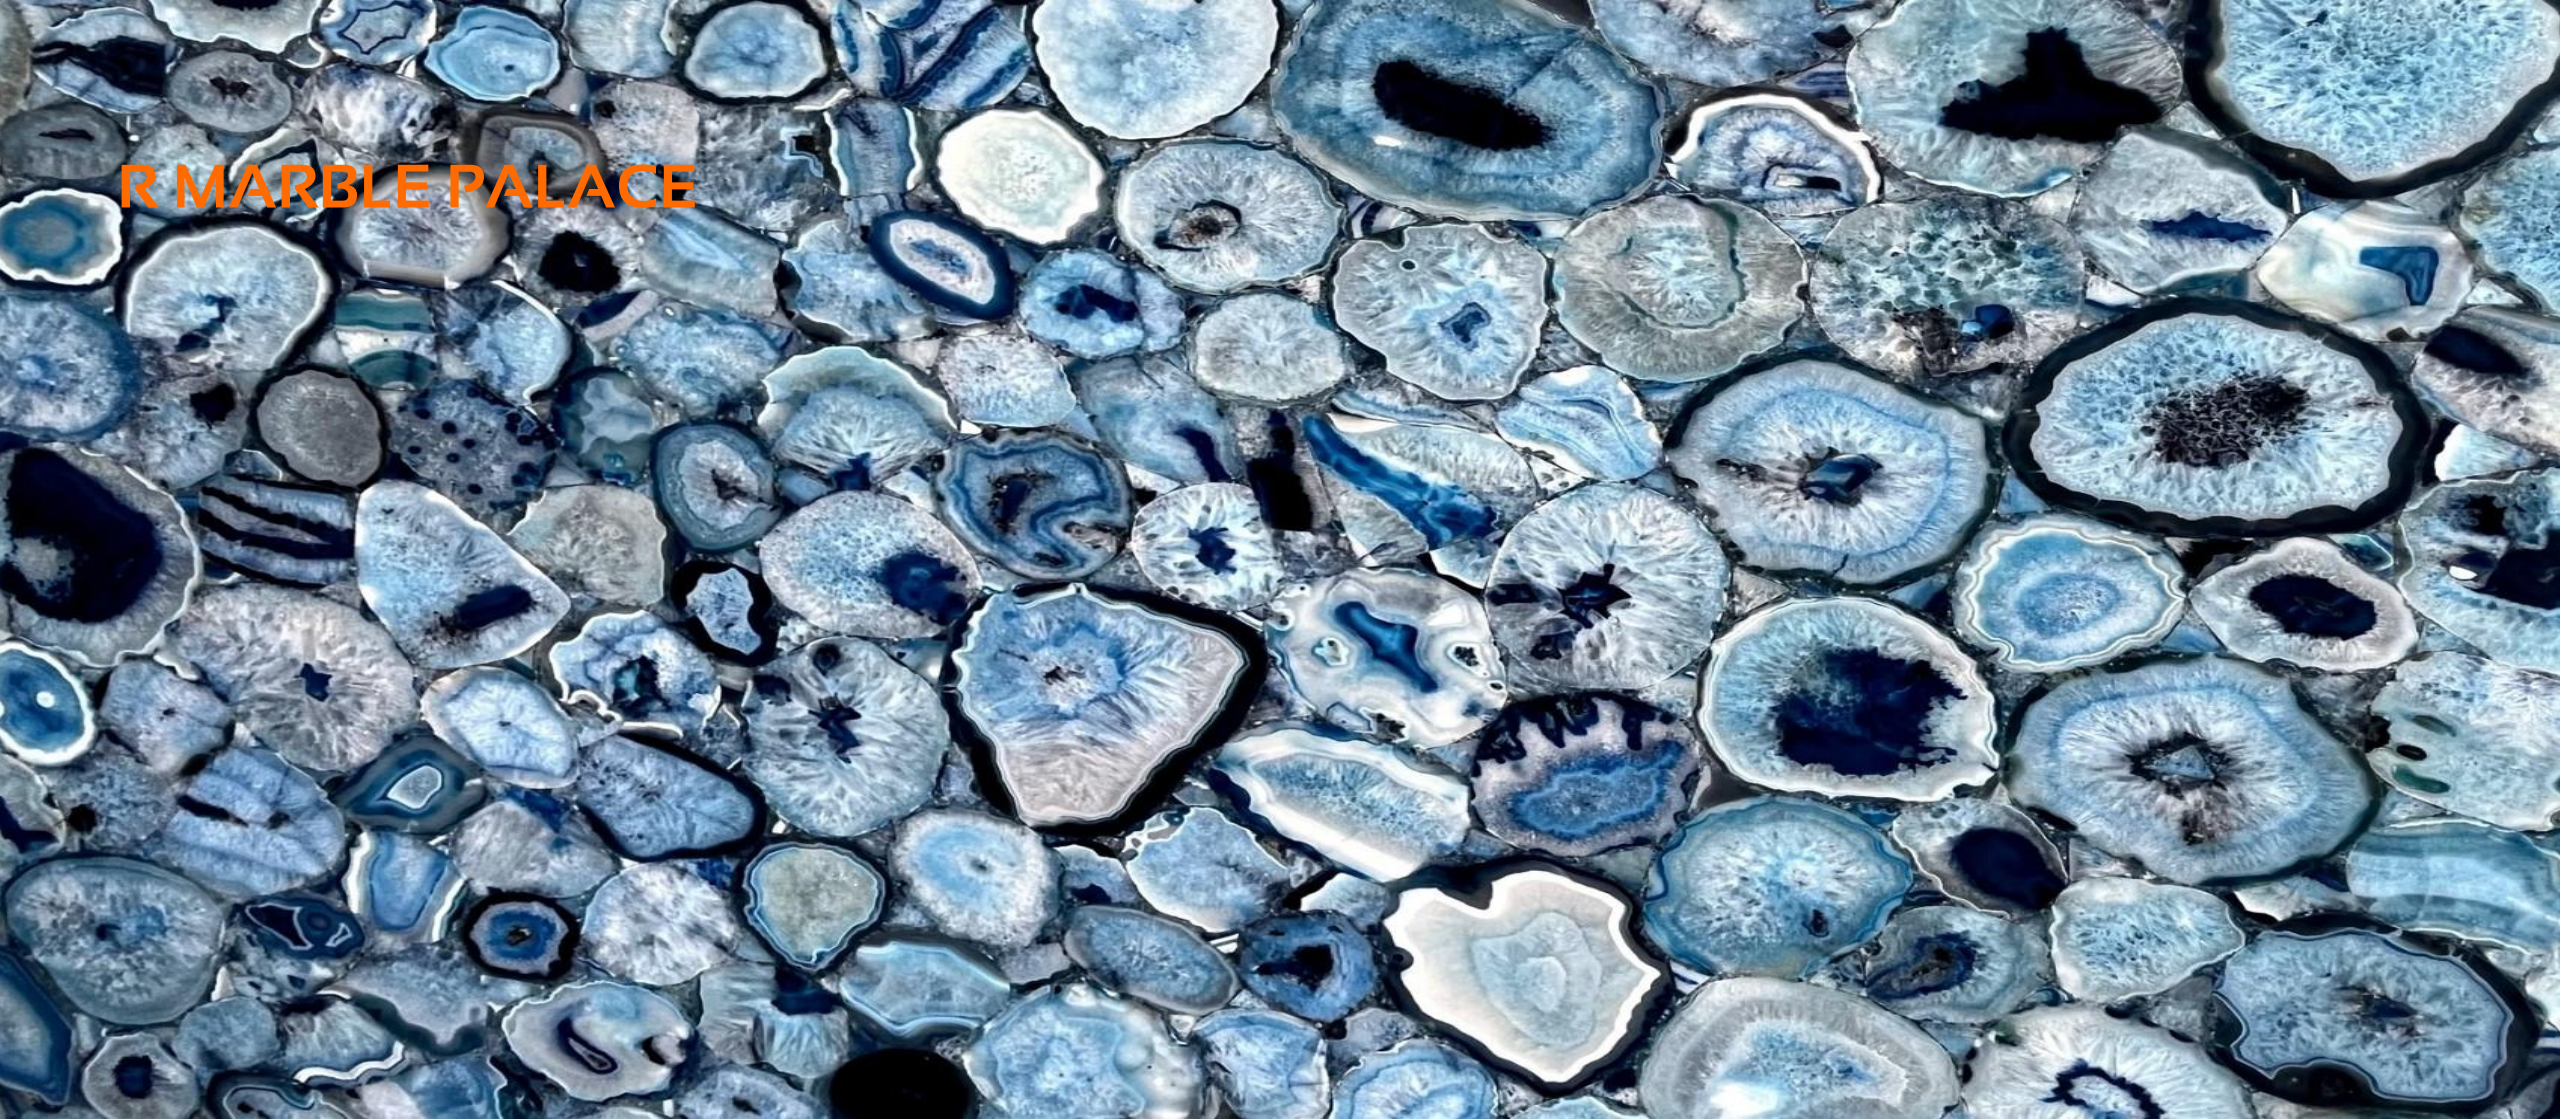

R MARBLE PALACE

BLUE AGATE

THICKNESS : 16MM, 18MM AND 20MM

R MARBLE PALACE

The Exclusive Luxury

WWW.RMARBLEPALACE.IN